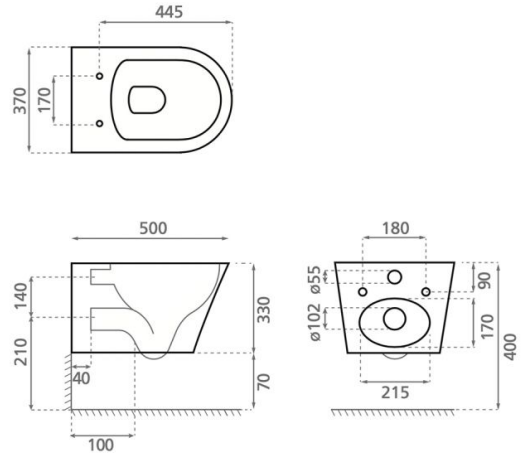

## Ref. 4551

500x370x360 mm

### Features

Wall - hung WC  
Rimless  
Removable thermoset slim cover  
Soft close  
Weight with box 26.5kg | Units per  
palet 16