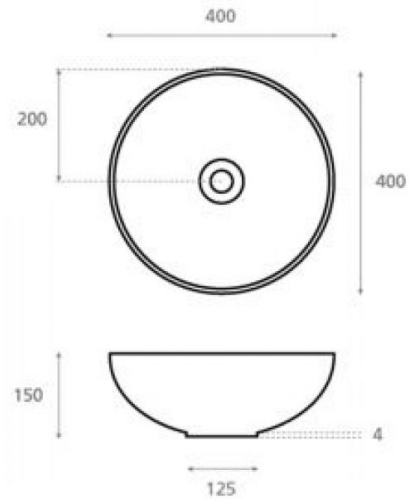

Sicilia

Ref. 4069FL01OR

400x150 mm.

Features

Porcelain washbasin
White porcelain
Dimensions: 400x400x150 mm
Net weight 8kg, gross weight 9kg.
Units per pallet: 52.

Decorated Rose.
Available in other finishes.