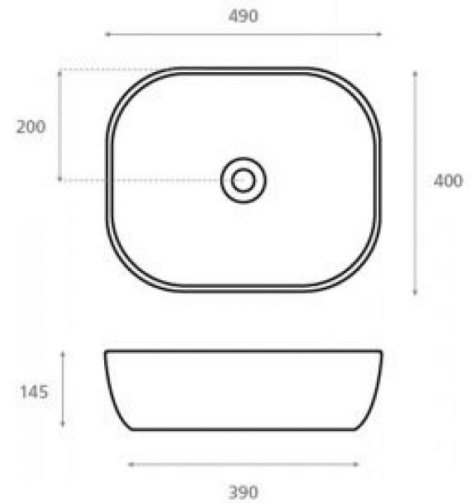

# Olea 50

**Ref. 407211OR**

490x400x145 mm

## Features

Porcelain washbasin.  
White porcelain.  
Dimensions: 490x400x145 mm  
Net weight 10kg, gross weight 11kg.  
Units per pallet: 47.

Decorated Tevety gold.  
Available in other finishes.