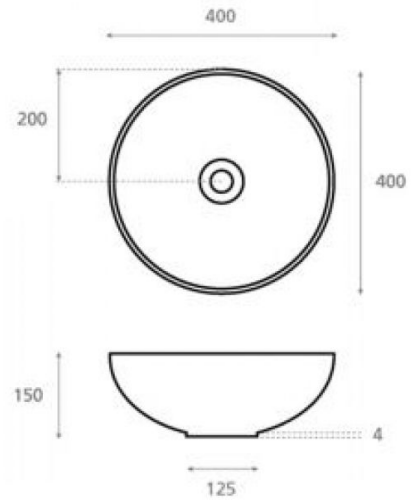

Couple

Ref. 007SW

400x150 mm

Features

Porcelain washbasin
Dimensions: 400x400x150 mm
Net weight 8kg, gross weight 9kg.
Units per pallet: 52.