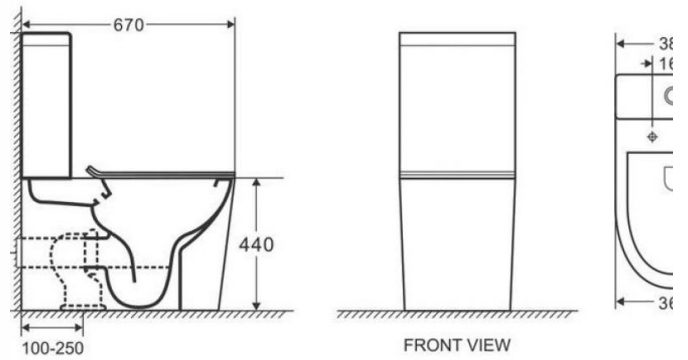

New Ronda

Ref. 4511R

670x380x850 mm.

Features

- Floor toilet with tank
- Rimless
- Dual outlet
- Dual-flush cistern
- Removable thermoset slim cover
- Soft close
- Weight 43kg | Units per palet 12