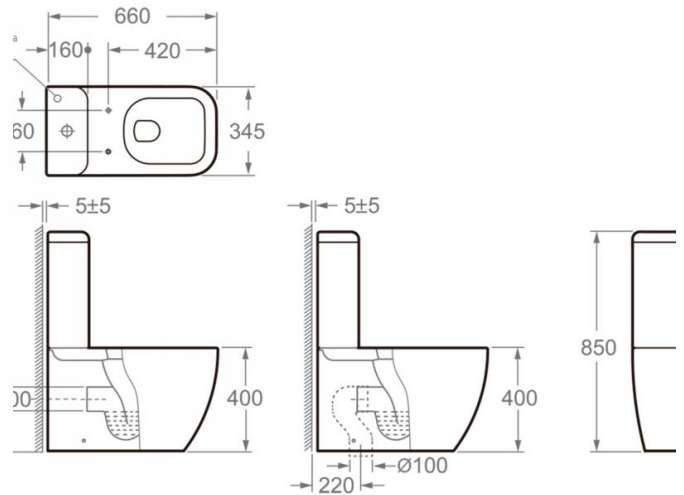

Floor toilet with tank New Toledo

Ref. 4515R

660x345x850 mm

Features

- Floor toilet with tank
- Dual outlet
- Dual-flush cistern
- Removable thermoset cover
- Soft close
- Weight 48 kg | Units per palet 12