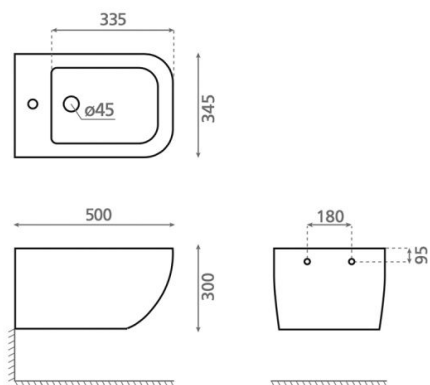

New Toledo

Ref. 4517R

520x345x400 mm

Features

Bidet
Antibacterial