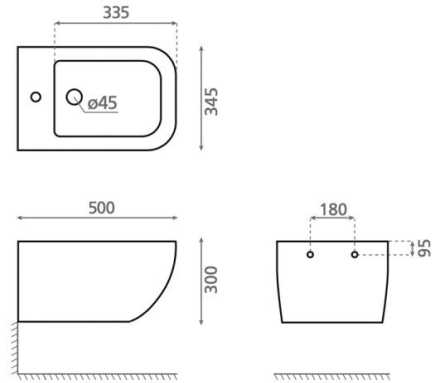

New Toledo

Ref. 4517RS

500x345x300 mm

Features

Wall - hung bidet
Antibacterial