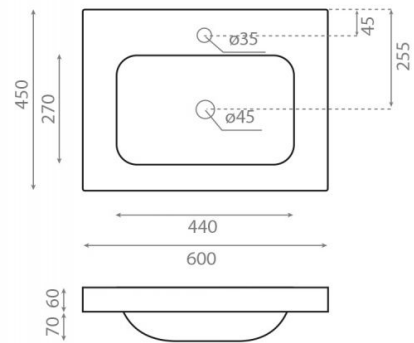

Une

Ref. 0526RJ

600x450x130 mm

Features

Wall-mounting possibility.
Without overflow.
Net weight 14kg, gross weight 15kg.
Units per pallet: 24.

Available colors: