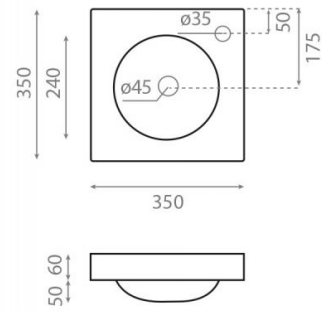

Une 01

Ref. 0527RJ

350x350x110 mm

Features

Wall-mounting possibility.
Without overflow.
Net weight 8kg, gross weight 9kg.
Units per pallet: 50.

Available colors: