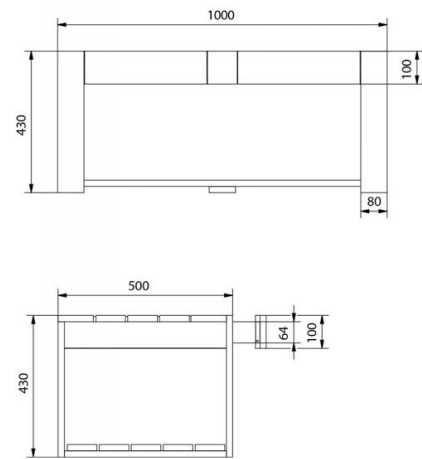

## Ref. 8113

1000x500x430 mm.

## Features

Wall-mounting possibility.  
Dimensions: 1000x500x430 mm.  
Natural wood finish.