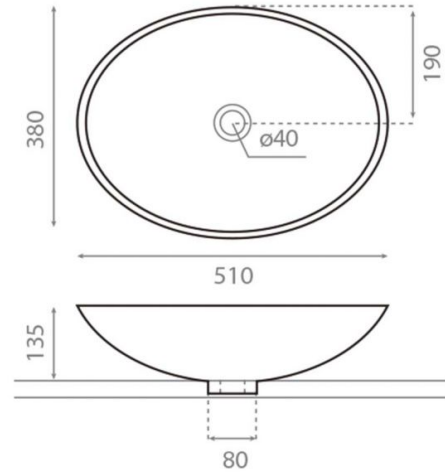

Altea

Ref. 8304

510x380x135mm.

Features

Topcounter washbasin
Without overflow
Rustic aluminium
510x380x135mm.

Available colors: