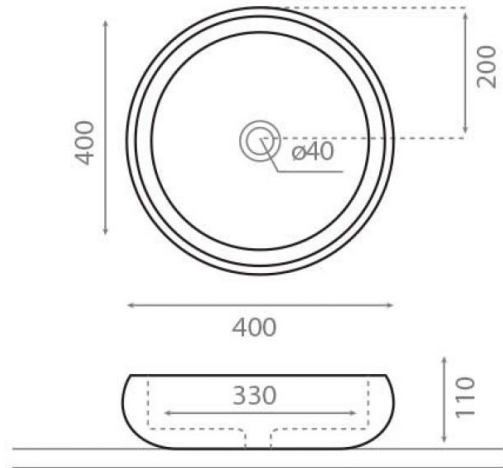

# Asón

**Ref. 8310**

400x110mm.

## Features

Topcounter washbasin  
Without overflow  
Satin finish stainless steel  
400x110mm.