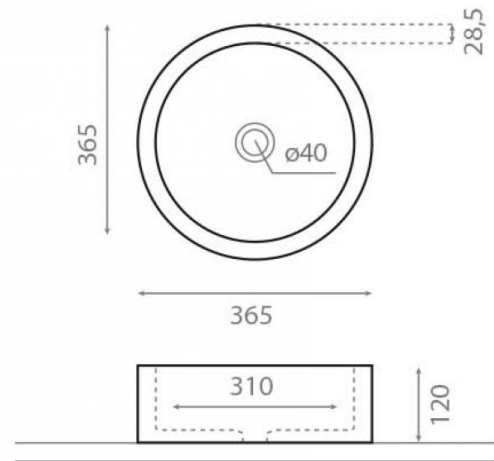

Oruña

Ref. 8311

365x120mm.

Features

Topcounter washbasin
Without overflow
Satin finish stainless steel
365x120mm.