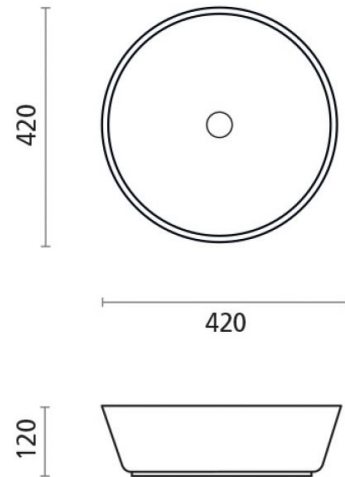

Madagascar

Ref. 00383

420x120 mm.

Features

Topcounter washbasin

Stone

420x120 mm.