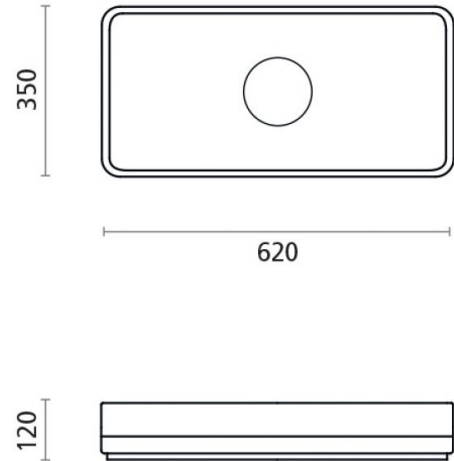

Mauritius

Ref. 00385

620x350x120 mm.

Features

Topcounter washbasin
Bicolour: black and beige
620x350x120 mm.

Available colors: