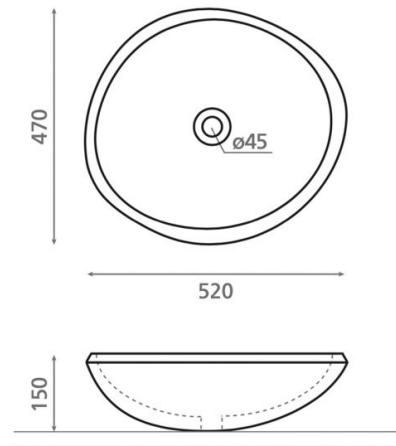

Rio

Ref. 00393

500x550 mm.

Features

Topcounter washbasin.
Without overflow.
Stone.
Aprox. measures: 500x550 mm.

IMPORTANT: these washbasin are made from river stones. Each stone is different and therefore, each washbasin is totally different and may vary from the photo.