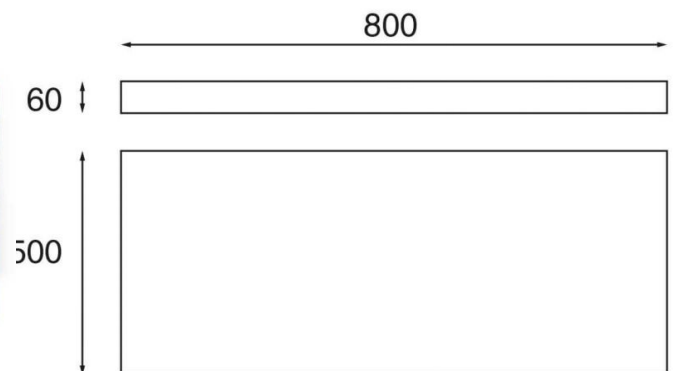

# Acacia wooden top 80

**Ref. 8217**

800x500x60 mm.

## Features

Acacia wooden top  
Light brown finish  
800x500x60 mm.  
Units per pallet:

Available colors: