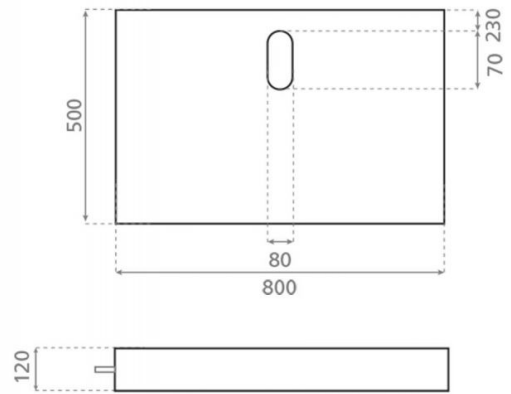

Top with towel rail 80

Ref. 02G WN

800x500x120 mm.

Features

Top with towel rail included

Finish: wengue

Dimensions: 800x500x120 mm.

Available colors: