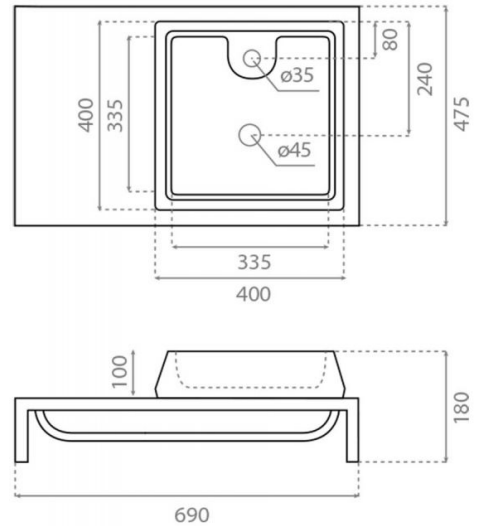

Passal top + Galicia washbasin

Ref. 056 CE

690x475x180 mm.

Features

Passal topcounter with Galicia washbasin
Cherry finish.
Dimensions: 690x475x180 mm.
Units per palet:
Net weight: