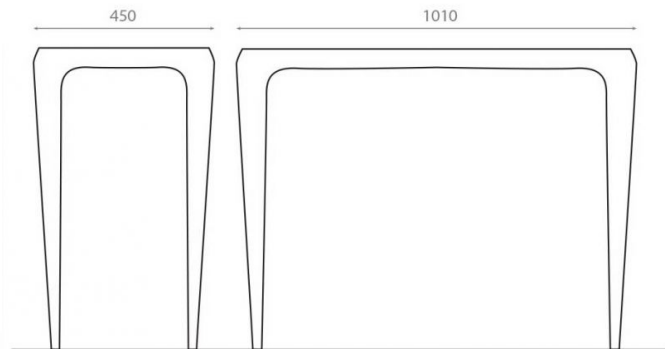

Aluminium table

Ref. 8200

1010x450x760 mm.

Features

Aluminium table
Dimensions: 1010x450x760 mm.
Units per pallet:
Net weight: