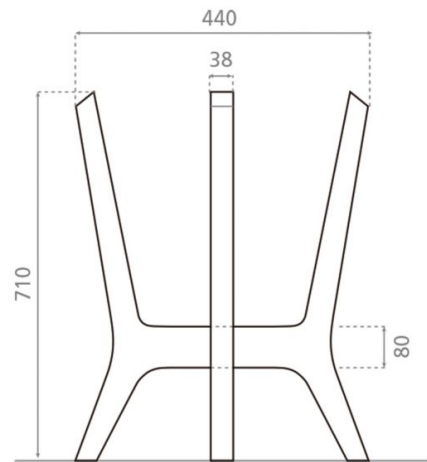

Wooden pedestal 8225

Ref. 8225

570x740 mm.

Features

Wooden pedestal
Valid for Genova B washbasin
Units per pallet:
Net weight: