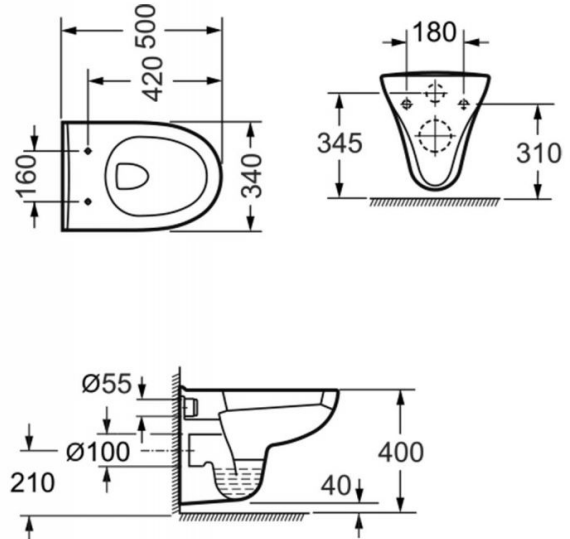

# Tampa

**Ref. 4554**

500x360x340

## Features

Wall - hung WC  
Removable thermoset cover  
Soft close  
Weight 14,5kg | Units per palet 24