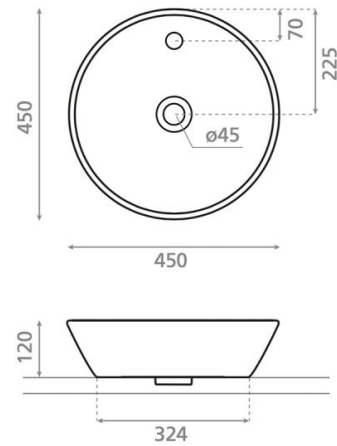

Lieja

Ref. 4109

450x324x120 mm.

Features

No wall-mounting possibility.
Dimensions: 450x324x120 mm.
With overflow.
Net weight xx kg, gross weight xx kg.
Units per pallet xx.