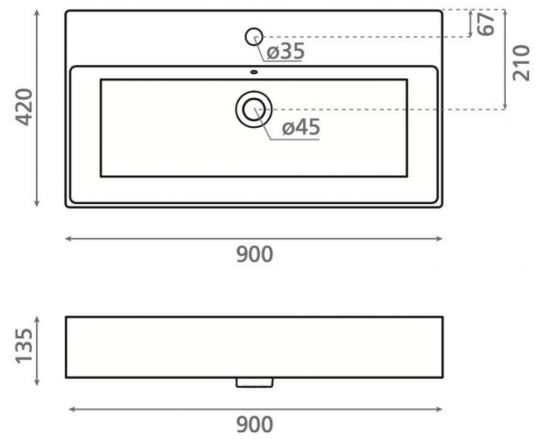

Bruselas

Ref. 4108

900x420x135 mm.

Features

Top counter and wall-hung washbasin.
With overflow.