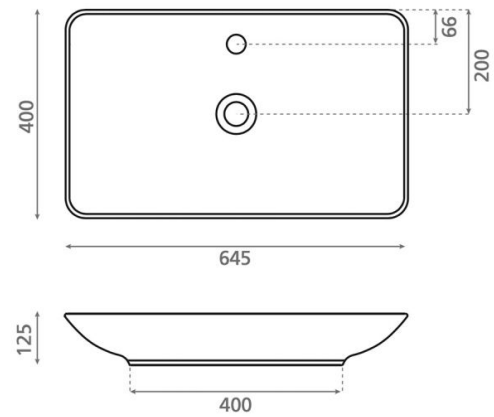

Brujas

Ref. 4110
645x400x125

Features

Top counter washbasin .
Without overflow.