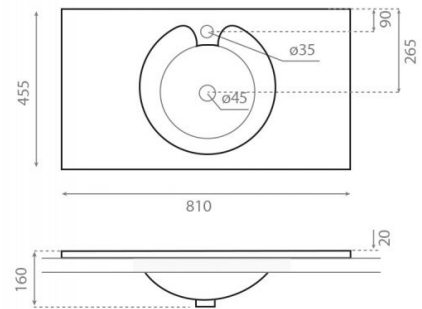

Ovni

Ref. 0574

810x455x160 mm

Features

Vessel washbasin.
No wall-mounting possibility.
Without overflow.
Net weight 12kg, gross weight 13kg.
Units per pallet: 20.