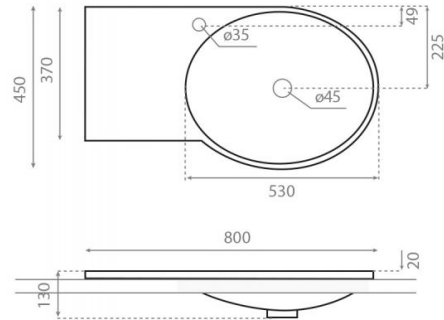

Nantes

Ref. 0577

800x450x130 mm

Features

Vessel washbasin.
No wall-mounting possibility.
Without overflow.
Net weight 10kg, gross weight 11kg.
Units per pallet: 20.