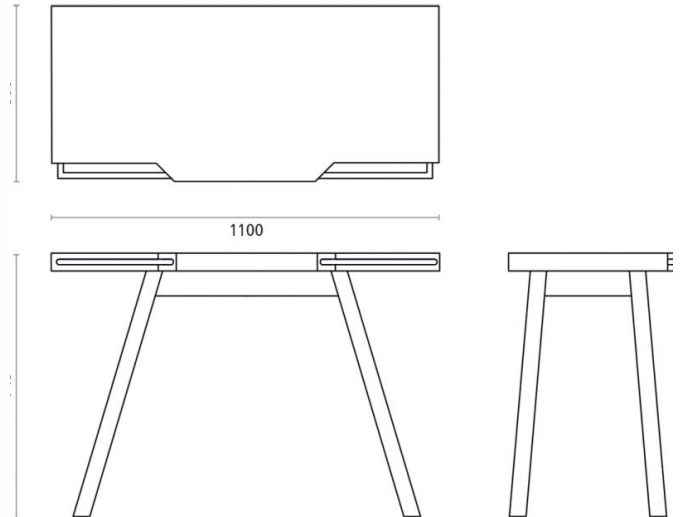

Berna con patas

Ref. 5002

1100x500x745 mm.

Features

Washbasin cabinet
Teak wood.
Dimensions: 1100x500x745 mm.