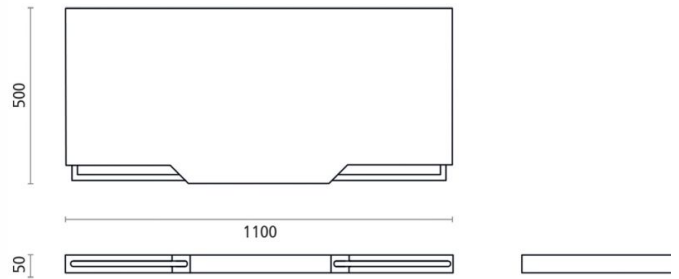

Berna

Ref. 5001

1100x500x50 mm.

Features

Top
Teak wood
Stainless steel towel rail
Dimensions: 1100x500x50 mm.
Colocation: set support H2008