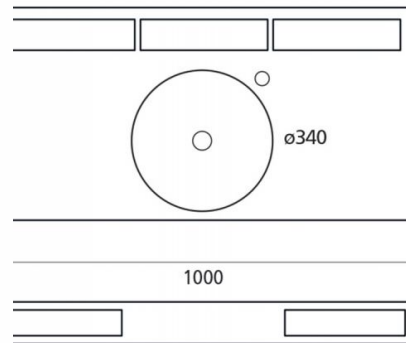

Ribe

Ref. 5004

1000x480x100 mm.

Features

Washbasin cabinet
Teak wood
Dimensions: 1000x480x100 mm.
Colocation: set support H2008

With Volta washbasin :
- Reference: 4086
- Medidas: 350x120 mm.