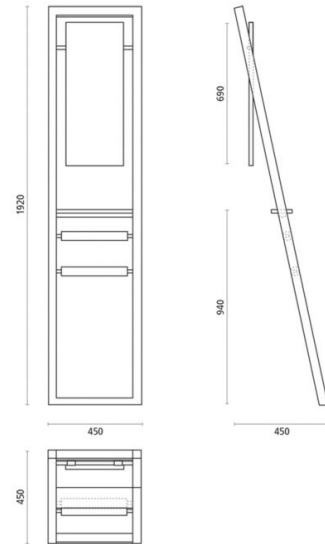

## Ref. 5005

450x1920 mm.

### Features

Washbasin cabinet - mirror  
Teak wood  
Dimensions: 450x1920 mm.