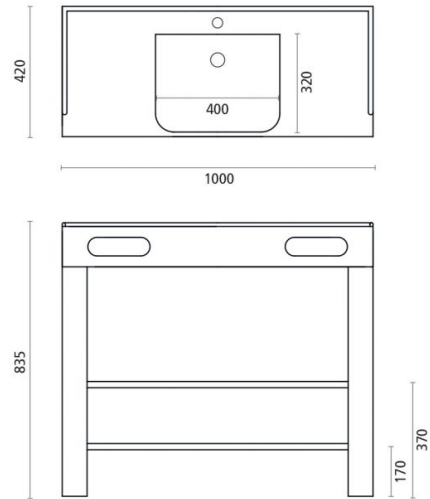

Padua

Ref. 6027

1000 x 420 x 835 mm.

Features

Washbasin cabinet
Dimensions: 1000x420x835 mm.