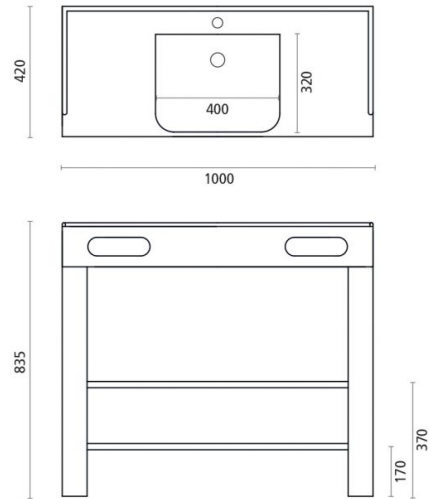

## Ref. 6027

1000 x 420 x 835 mm.

### Features

Washbasin cabinet  
Dimensions: 1000x420x835 mm.