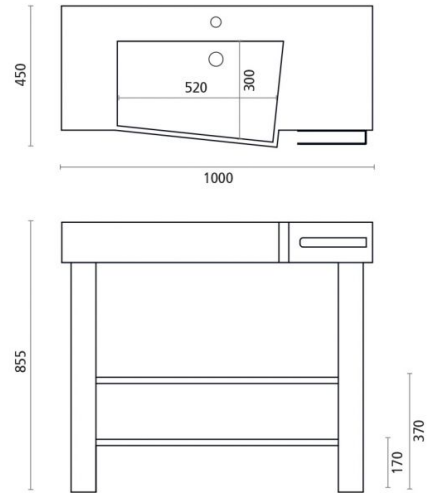

Livorno Solid Surface

Ref. 6028

1000 x 450 x 855 mm.

Features

Washbasin cabinet
Dimensions: 1000 x 450 x 855 mm.