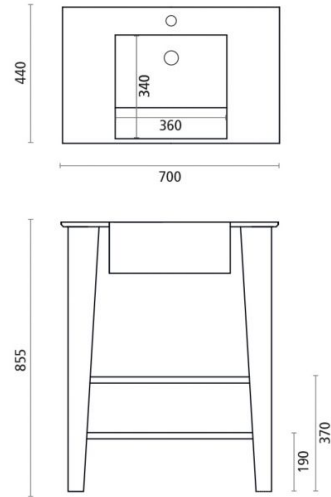

## Ref. 6029

700 x 440 x 855 mm.

### Features

Washbasin cabinet  
Dimensions: 700 x 440 x 855 mm.