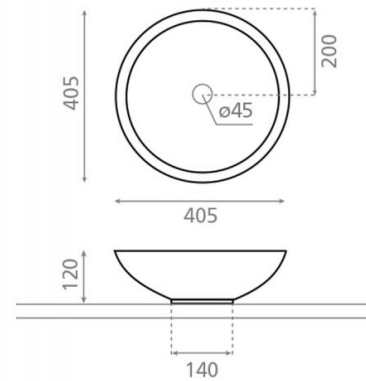

Catania

Ref. 00301

405x120 mm

Features

Stone washbasin, Natural Series Collection.
No wall-mounting possibility.
Without overflow.
Net weight 8kg, gross weight 9kg.
Units per pallet: 48.

Available colors: