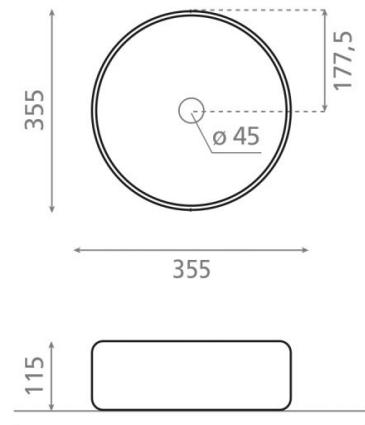

Carnac

Ref. 4119CRU

355X115 mm.

Features

Topcounter washbasin
Without overflow
Natural finish, outer engraved. 355 x
115 mm.