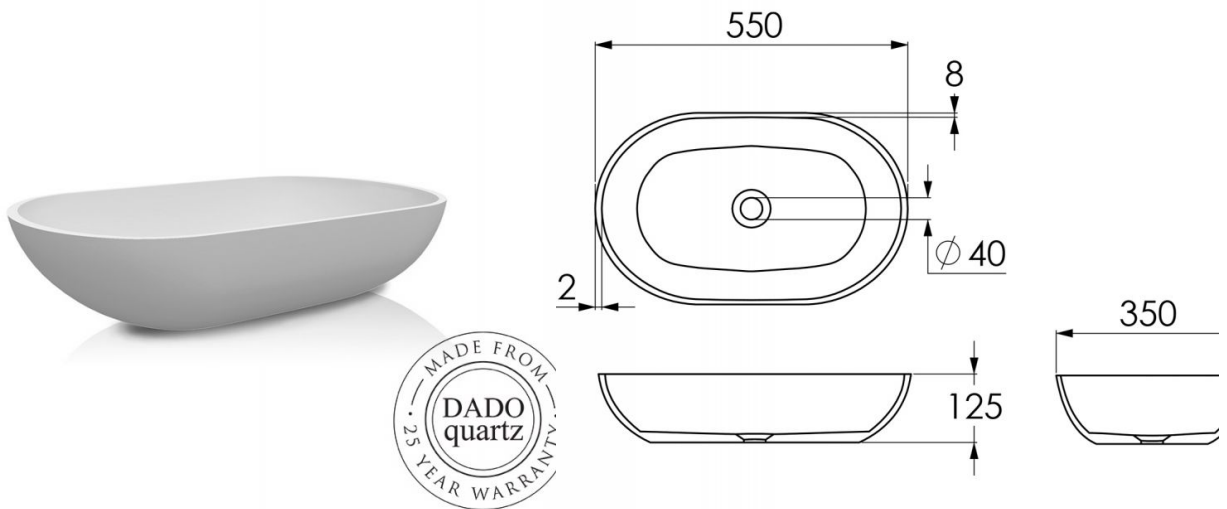

Pretoria

Ref. 6033

550x350x125 mm.

Features

Topcounter washbasin
Without overflow
Material: dado quartz
Dimensions: 550x350x125 mm.

Packaging:
600x400x140 mm
8.5 kg