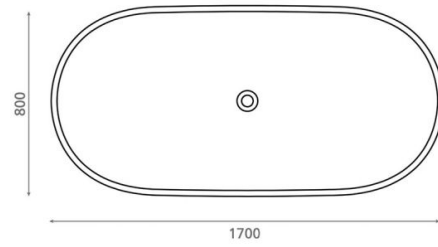

# Pretoria bathtub

**Ref. 6034**

1700x800x500 mm.

## Features

Bathtub  
Material: dado quartz  
White  
With overflow  
1700x800x500 m.