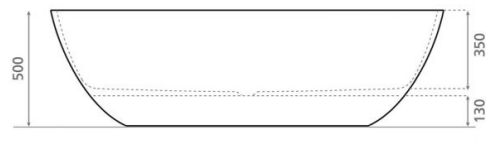

# Pretoria bathtub

**Ref. 6034**

1700x800x500 mm.

## Features

Bathtub  
Material: dado quartz  
White  
With overflow  
1700x800x500 m.