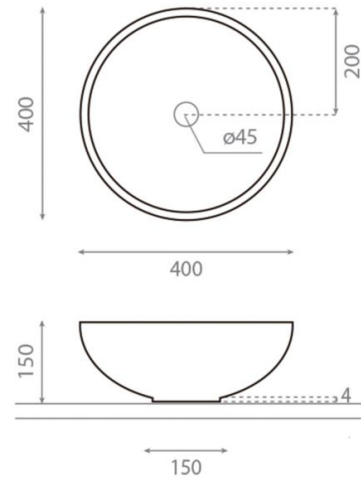

# Wood

**Ref. 00399**

400x150 mm.

## Features

Lys topcounter washbasin  
Porcelain  
Hand-painted  
Wood finish  
Dimensions: 400x150 mm.  
Base: 125 mm.