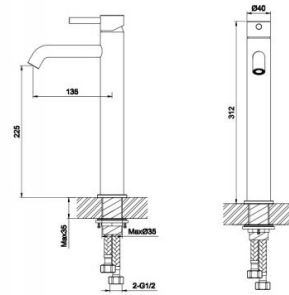

# Grifo de lavabo alto Athenas

**Ref. 18070**

312x40 mm.

## Features

Washbasin faucet  
Available in brushed stainless steel and  
black matt  
Dimensions: 312 x40 mm.  
Packaging: 485x220x65 mm.  
Gross weight (kg.): 1,85