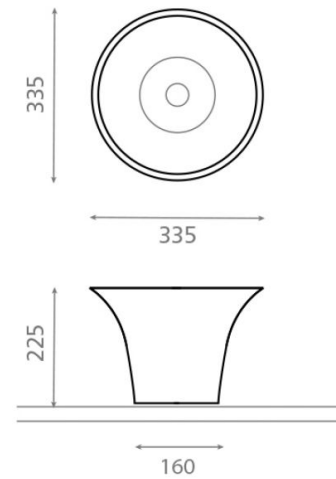

Sotres

Ref. 8332

330x330x223 mm.

Features

Conical washbasin
Shiny finish
Topcounter washbasin
Without overflow
Dimensions: 330x330x223 mm.
Stainless Steel