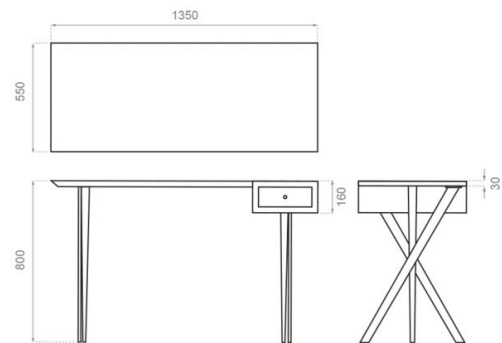

Secreter

Ref. 8237

1350x550x800 mm.

Features

Acacia wood furniture

Finishes: oak

Available colors: