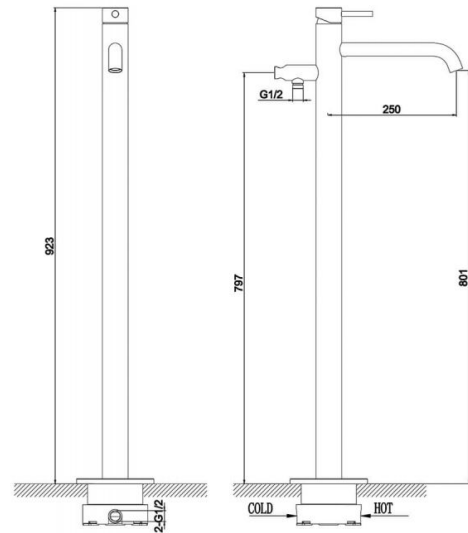

Bathtub mixer Athenas

Ref. 18078

925 cm.

Features

Ref.: 18078

Stainless steel mixer (bathtub)

Colocation: floor

Con rociador

925 mm.