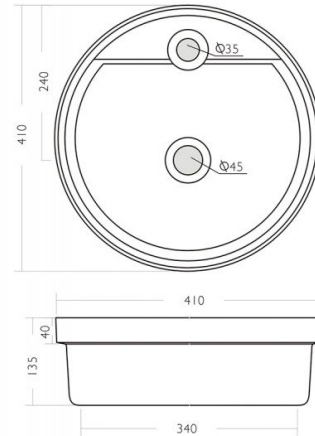

# Buelna

**Ref. 4124**

405x135mm.

## Features

Circular porcelain washbasin

Measures: 405x135mm.

Compatible with round bamboo draining rack ref. 4124/T

<http://www.thebathcollection.com/producto/complementos/accesorios/bandeja-de-bambu-buelna.html>