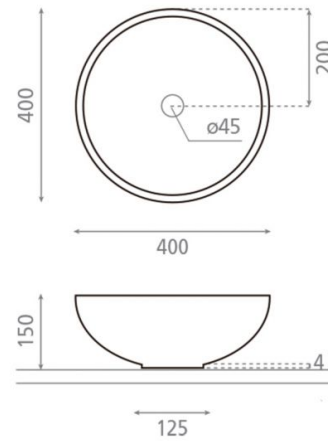

# Black gold

**Ref. 00424**

400x150 mm.

## Features

New Lys washbasin.  
Natural porcelain.  
No wall-mounting possibility.  
Dimensions: 400x150 mm.  
Without overflow.  
Decorated by the artists of Bathco  
Atelier