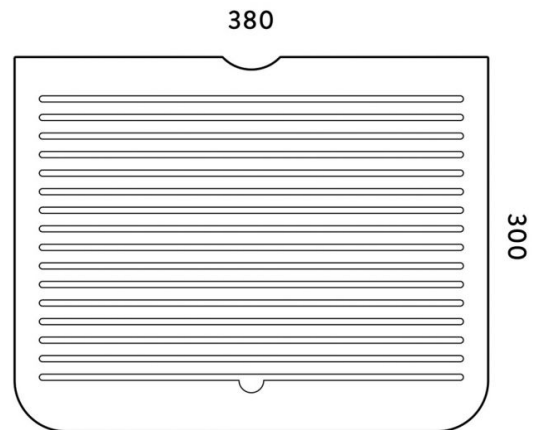

Besaya draining rack

Ref. 4123T

380x300x15 mm.

Features

Ref.: 4123T

Bamboo draining rack

Dimensions: 380x300x15 mm.

Designed for Besaya washbasin

<http://www.thebathcollection.com/en/product/washbasins/porcelain/rectangular/besaya.html>

Available colors: