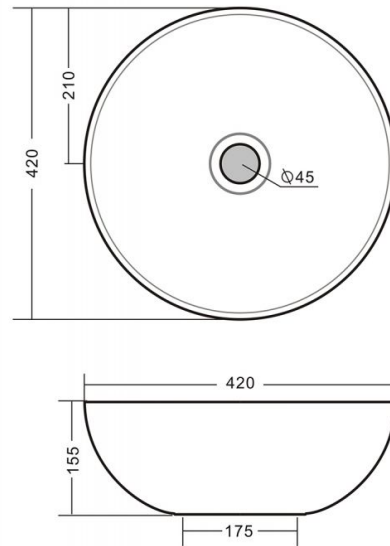

## Ref. 4128

420x150 mm.

### Features

Ref.: 4128  
Round porcelain washbasin.  
With overflow.  
Dimensions: 420x150 mm.