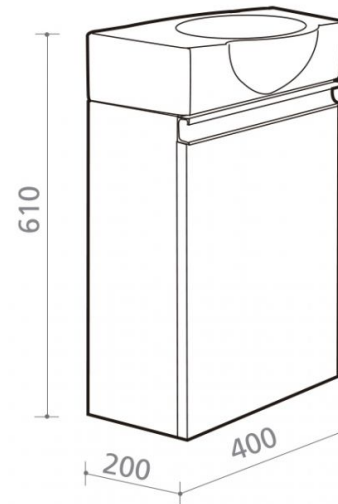

Venecia set

Ref. 10005NE

610x400x200 mm.

Features

Set of black cabinet
With washbasin Venecia included

Packaging weight: 14 kg.
Packaging size: 540x420x200 mm.