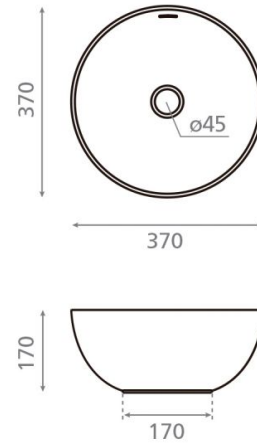

# Bari

**Ref. 4131**  
370x170 mm.

## Features

Topcounter washbasin  
porcelain